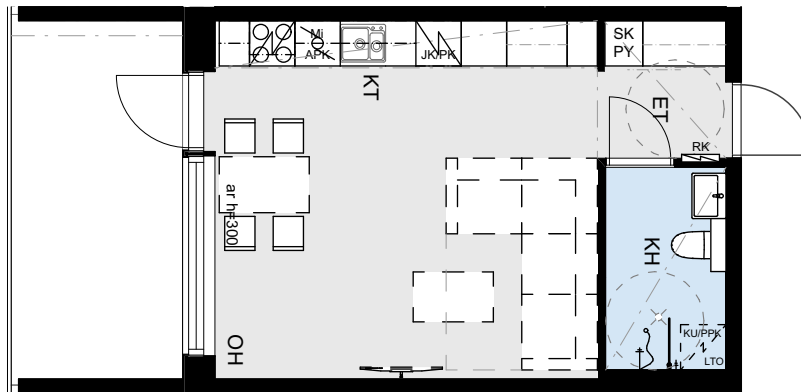

AS OY TURUN CLIPPER

Eric Pommerilaisen ranta 14, 20810 TURKU

Huoneistopohja 1:100

As 4 1h+KT 32,0m² 2.kerros
As 11 1h+KT 32,0m² 3.kerros
As 18 1h+KT 32,0m² 4.kerros

2. kerros

3.-4. kerros