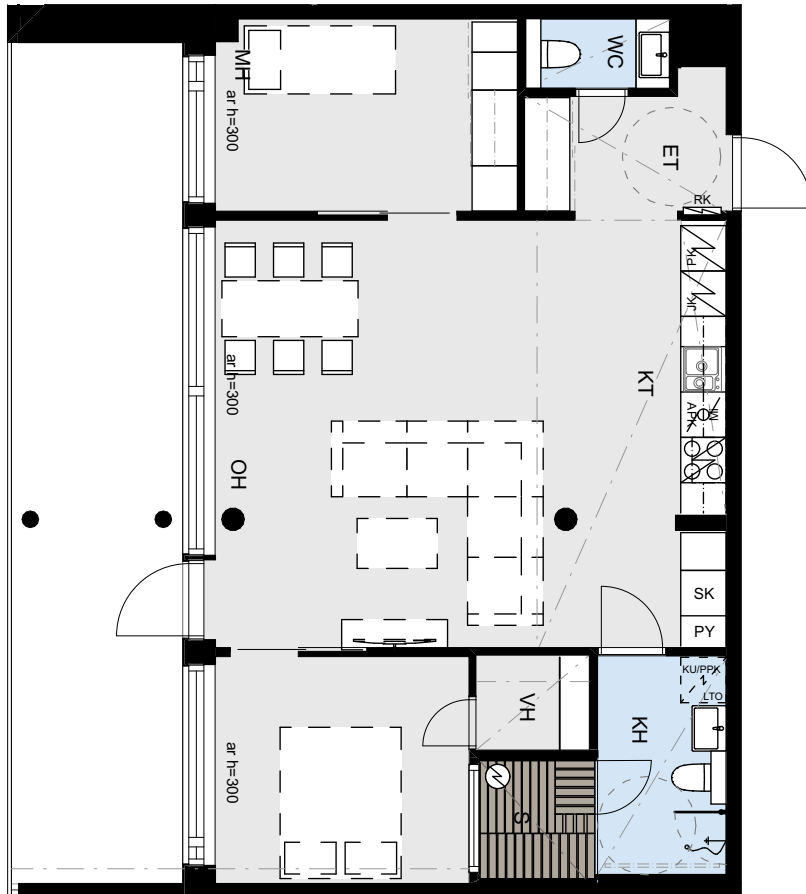

AS OY TURUN CLIPPER

Eric Pommerilaisen ranta 14, 20810 TURKU

Huoneistopohja 1:100

As 25 3h+KT+S 77,0m² 5.kerros
As 31 3h+KT+S 77,0m² 6.kerros
As 35 3h+KT+S 77,0m² 7.kerros

5. kerros

6. kerros

7. kerros